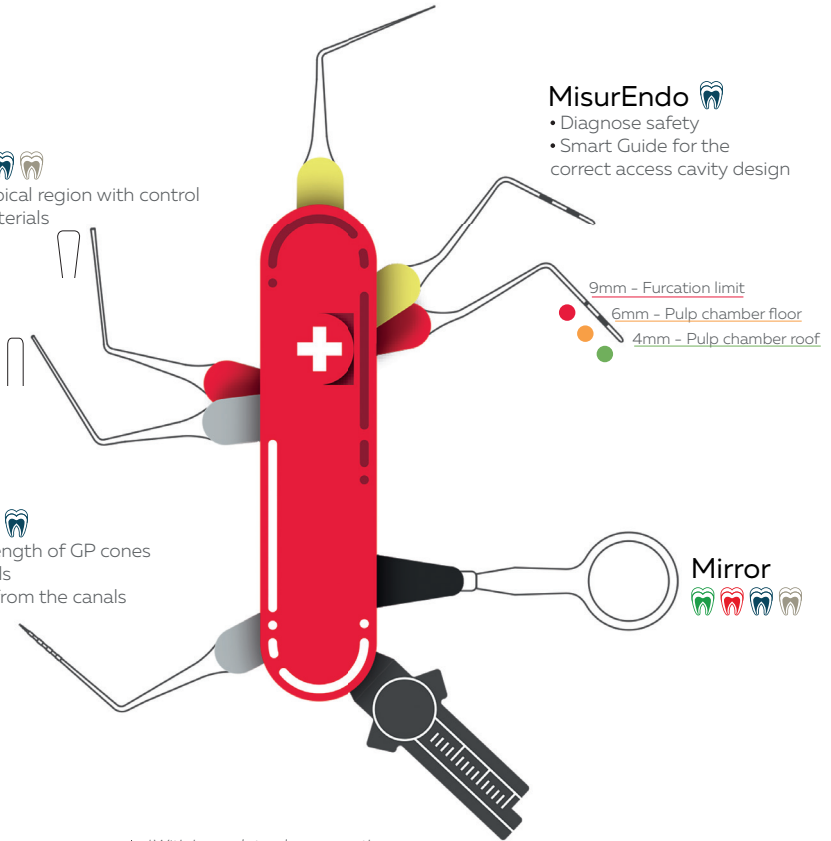

DEPPERLER

Signature of excellence

SMARTENDO KIT

The ultimate upgrade
for essentials instruments
in your daily work

Prexo M

- Plug GP in apical region with control
- Apply biomaterials

Explora

- Canal scouting at any level
- Manage intracanal obstacles

MisurEndo

- Diagnose safety
- Smart Guide for the correct access cavity design

ExtEndo*

- Extend the length of GP cones in longer canals
- Remove GP from the canals

Mirror

Multiplo

- Measure files
- Adjust the GP cone length
- Guide GP cone and collect sealers

-  Treatment & retreatment
-  MB2 scouting
-  Broken file removal
-  MTA

**With heavy lateral pressure, the instrument is likely to break. We recommend replacing the guttapercha in the middle of the canal, and then scratching out along the wall.*

DEPPERLER

Signature of excellence

WHY CHOOSE SMARTENDO?

Discover
articles and
clinical cases

Efficiency

the swiss knife for 95% of daily endo work

Safety

with shapes and angulations being redesigned by endo masters for safe work