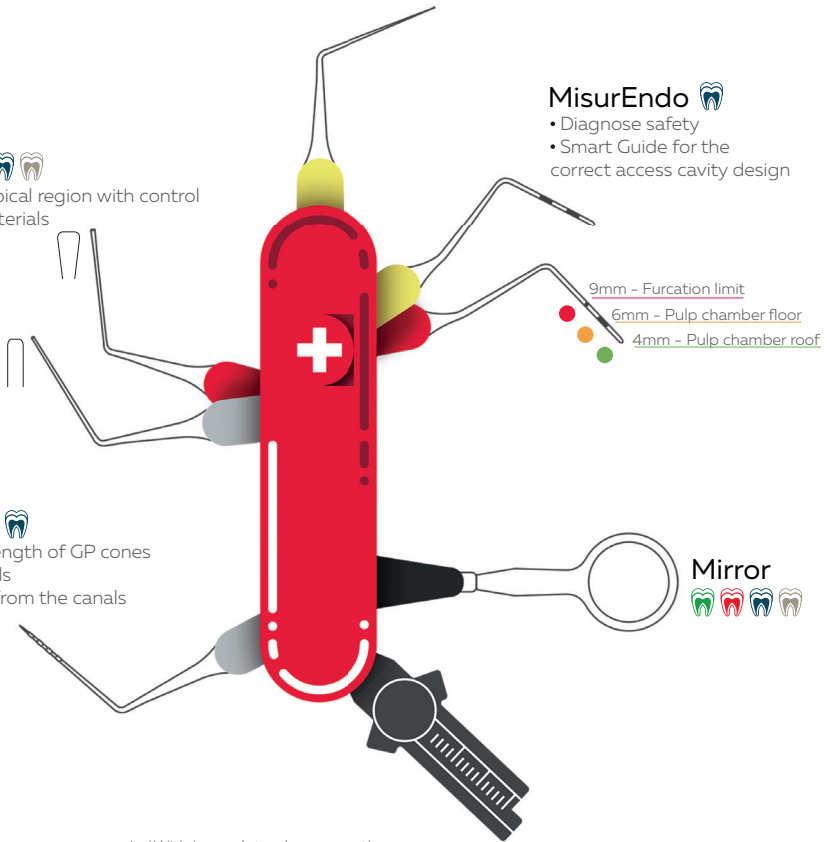

## Prexo M

- Plug GP in apical region with control
- Apply biomaterials

## Explora

- Canal scouting at any level
- Manage intracanal obstacles

## MisurEndo

- Diagnose safety
- Smart Guide for the correct access cavity design

## Mirror

 Treatment & retreatment

 MB2 scouting

 Broken file removal

 MTA

*\*With heavy lateral pressure, the instrument is likely to break. We recommend replacing the guttapercha in the middle of the canal, and then scratching out along the wall.*